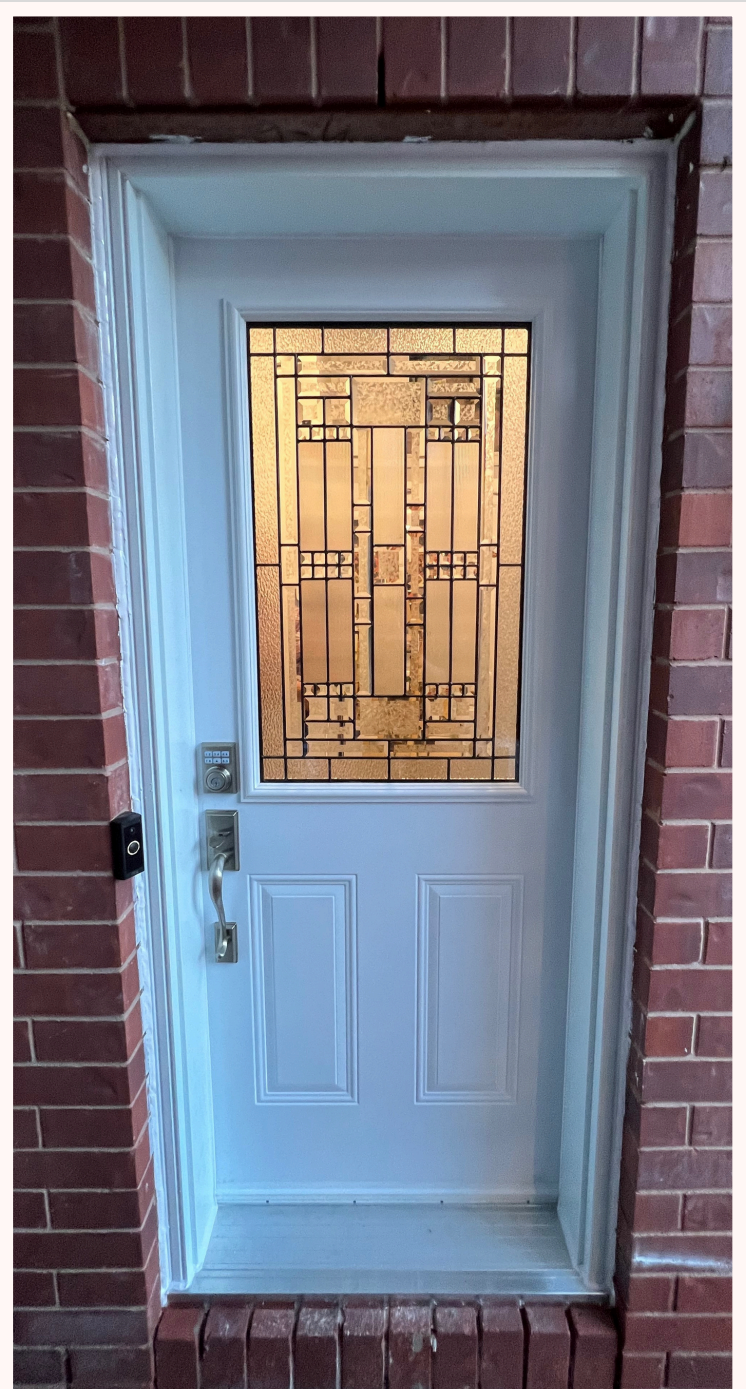

# Steel doors

- Single door
- Painted Black
- 22x48 Glass insert
- Cookstown Design

- Single door
- Standard White
- 22x36 Glass insert
- Winchester Design